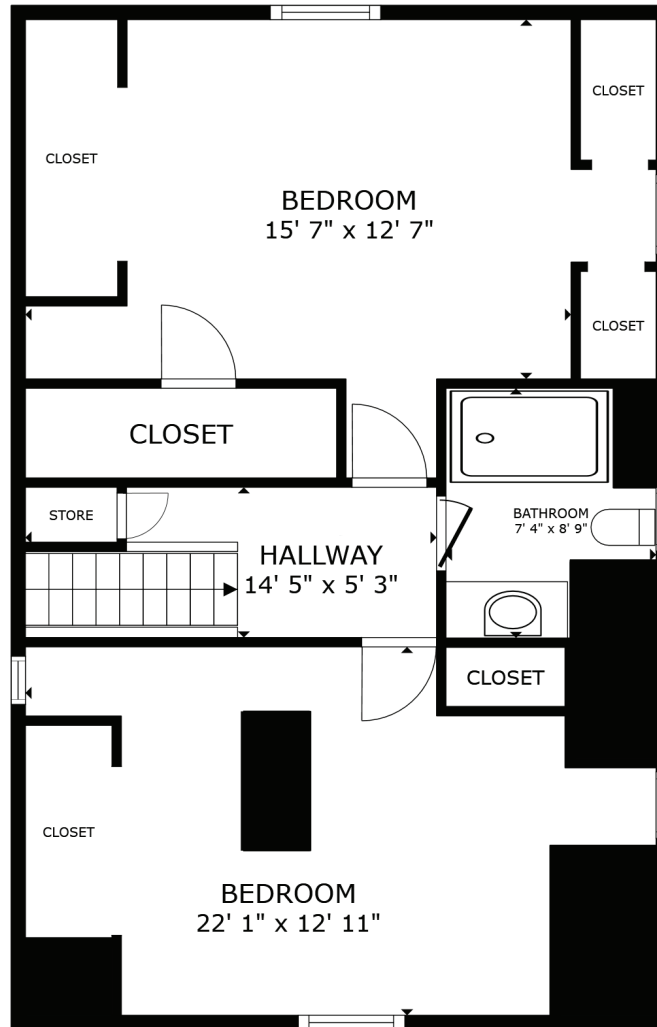

124 Mary Street  
First Floor

Sizes and dimensions are approximate based on Matterport;  
actual may vary. Buyer to verify square footage.

124 Mary Street  
Second Floor

Sizes and dimensions are approximate based on Matterport;  
actual may vary. Buyer to verify square footage.

124 Mary Street  
Third Floor

Sizes and dimensions are approximate based on Matterport;  
actual may vary. Buyer to verify square footage.

124 Mary Street  
Guest House - First Floor

Sizes and dimensions are approximate based on Matterport;  
actual may vary. Buyer to verify square footage.

124 Mary Street  
Guest House - Second Floor

Sizes and dimensions are approximate based on Matterport;  
actual may vary. Buyer to verify square footage.