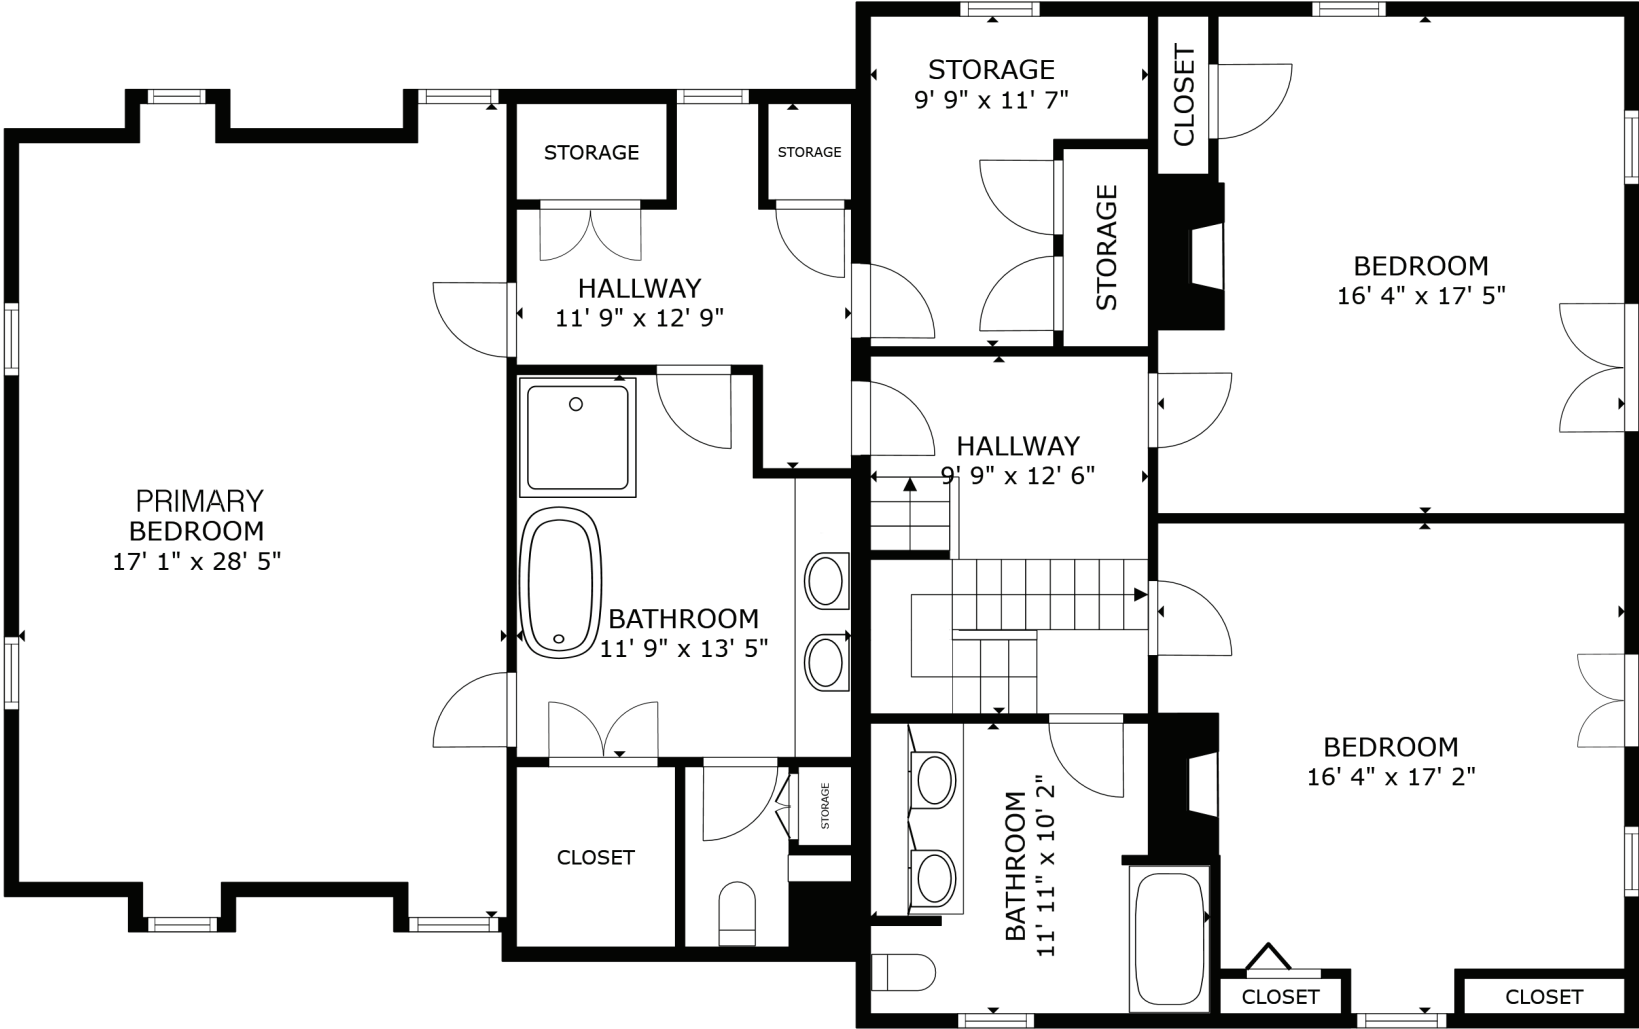

124 Mary Street  
First Floor

Sizes and dimensions are approximate based on Matterport;  
actual may vary. Buyer to verify square footage.

124 Mary Street  
Second Floor

Sizes and dimensions are approximate based on Matterport;  
actual may vary. Buyer to verify square footage.

124 Mary Street  
Third Floor

Sizes and dimensions are approximate based on Matterport;  
actual may vary. Buyer to verify square footage.

124 Mary Street  
Guest House - First Floor

Sizes and dimensions are approximate based on Matterport;  
actual may vary. Buyer to verify square footage.

124 Mary Street  
Guest House - Second Floor

Sizes and dimensions are approximate based on Matterport;  
actual may vary. Buyer to verify square footage.