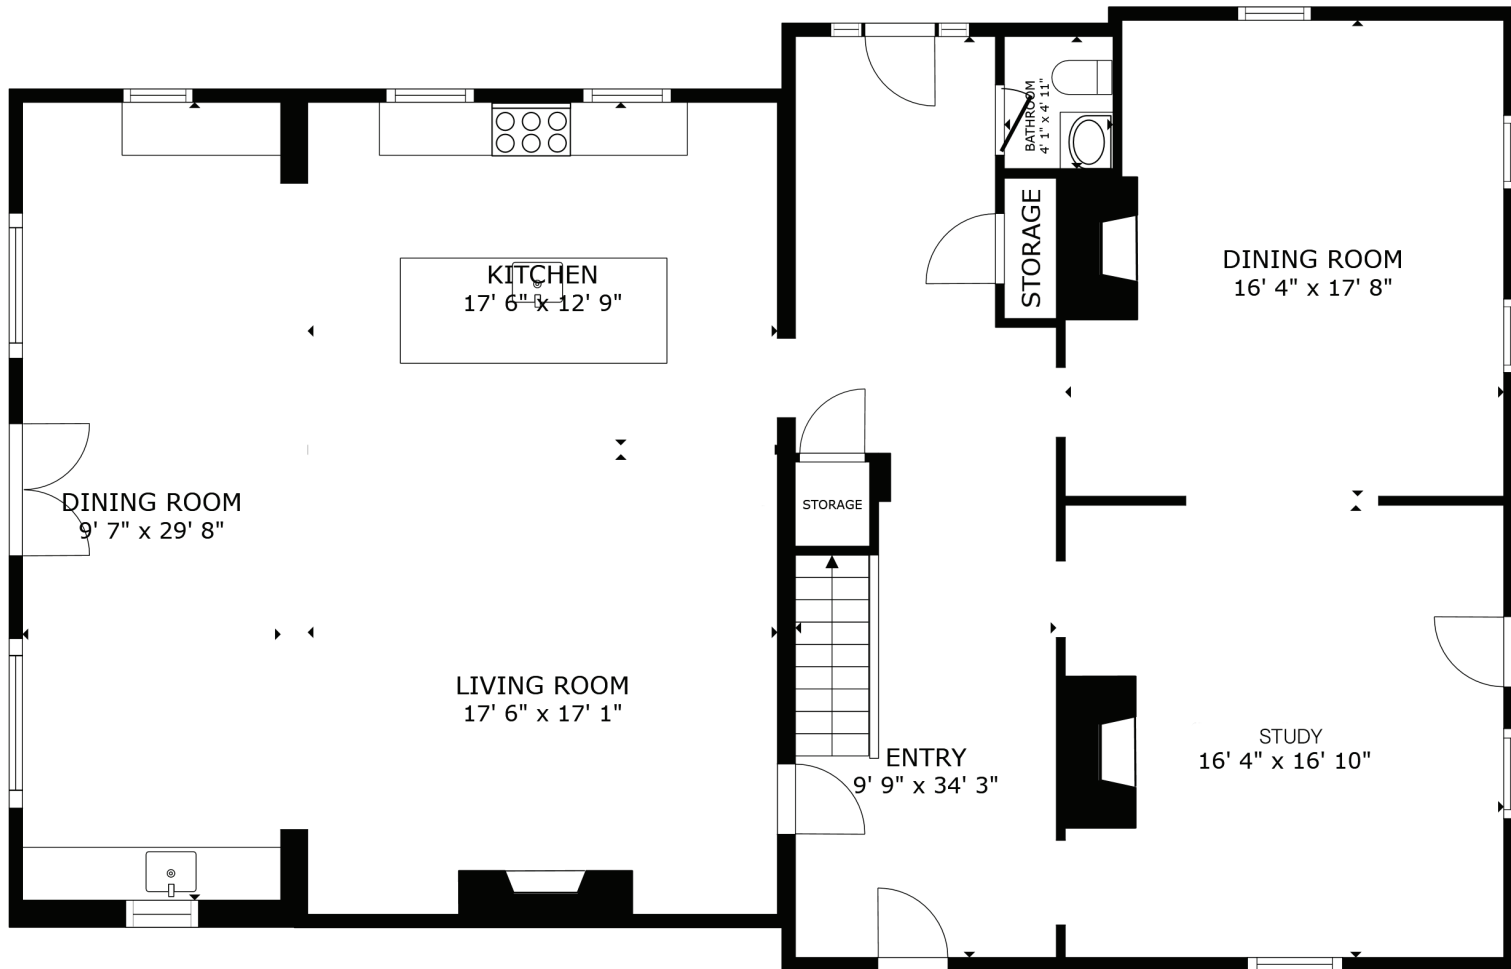

124 Mary Street  
First Floor

Sizes and dimensions are approximate based on Matterport;  
actual may vary. Buyer to verify square footage.

124 Mary Street  
Second Floor

Sizes and dimensions are approximate based on Matterport;  
actual may vary. Buyer to verify square footage.

124 Mary Street  
Third Floor

Sizes and dimensions are approximate based on Matterport;  
actual may vary. Buyer to verify square footage.

124 Mary Street  
Guest House - First Floor

Sizes and dimensions are approximate based on Matterport;  
actual may vary. Buyer to verify square footage.

124 Mary Street  
Guest House - Second Floor

Sizes and dimensions are approximate based on Matterport;  
actual may vary. Buyer to verify square footage.