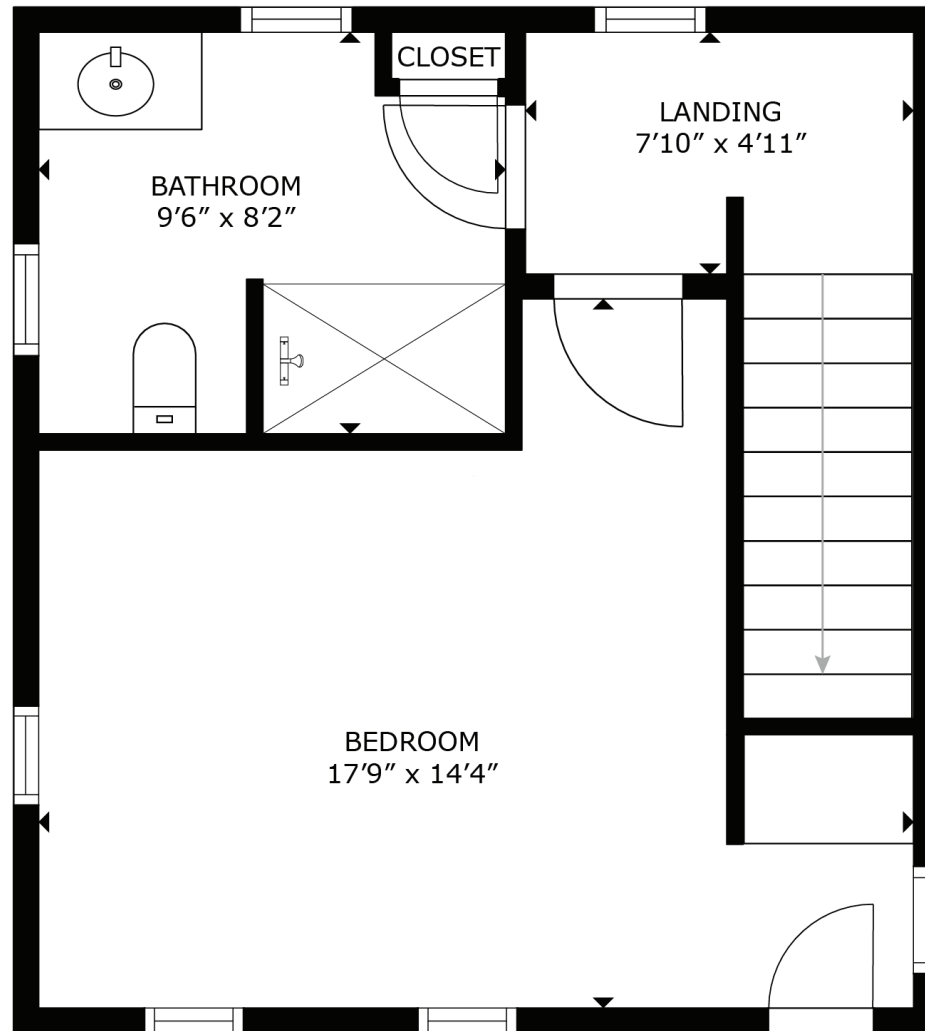

124 Mary Street  
First Floor

Sizes and dimensions are approximate based on Matterport;  
actual may vary. Buyer to verify square footage.

124 Mary Street  
Second Floor

Sizes and dimensions are approximate based on Matterport;  
actual may vary. Buyer to verify square footage.

124 Mary Street  
Third Floor

Sizes and dimensions are approximate based on Matterport;  
actual may vary. Buyer to verify square footage.

124 Mary Street  
Guest House - First Floor

Sizes and dimensions are approximate based on Matterport;  
actual may vary. Buyer to verify square footage.

124 Mary Street  
Guest House - Second Floor

Sizes and dimensions are approximate based on Matterport;  
actual may vary. Buyer to verify square footage.