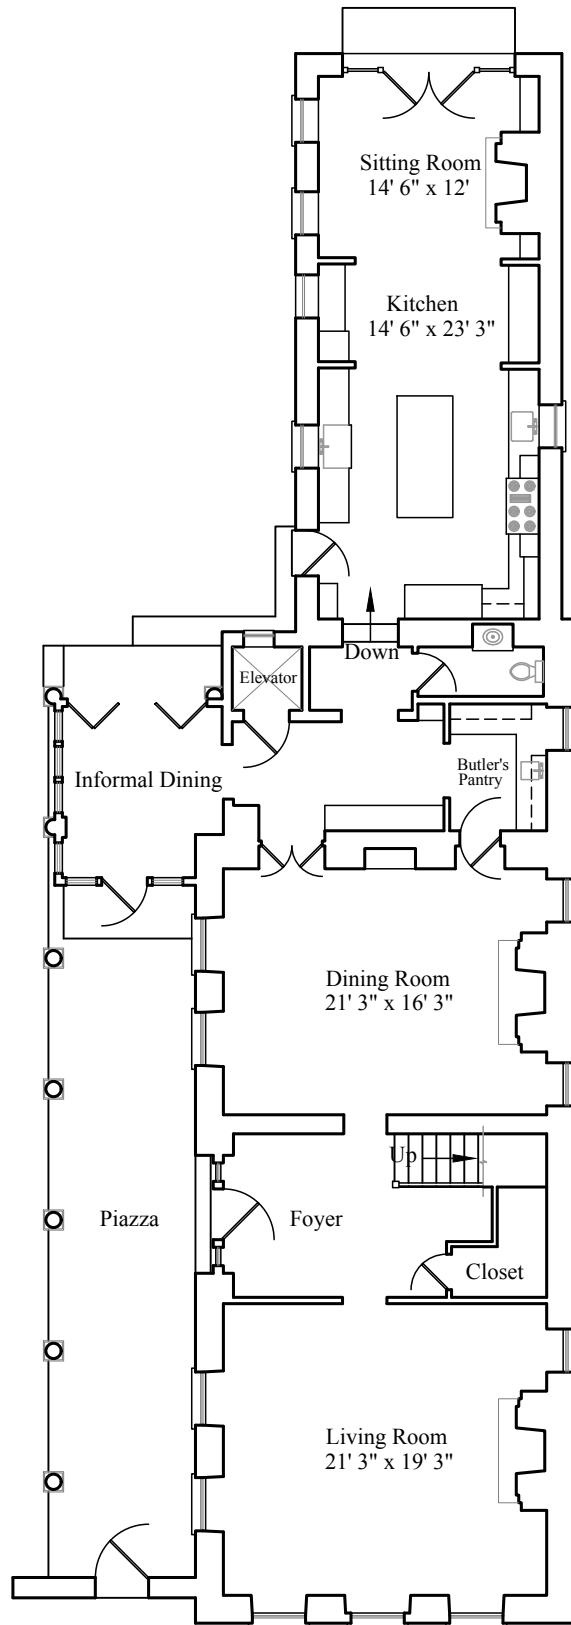

47 East Bay Street

The Anne Boone House

7,075 square feet

← East Bay Street →

Site Plan

47 East Bay Street

The Anne Boone House

7,075 square feet

← East Bay Street →

First Floor Plan

47 East Bay Street

The Anne Boone House

7,075 square feet

← East Bay Street →

Second Floor Plan

47 East Bay Street

The Anne Boone House

7,075 square feet

← East Bay Street →

Third Floor Plan

47 East Bay Street

The Anne Boone House

7,075 square feet

← East Bay Street →

Fourth Floor Plan