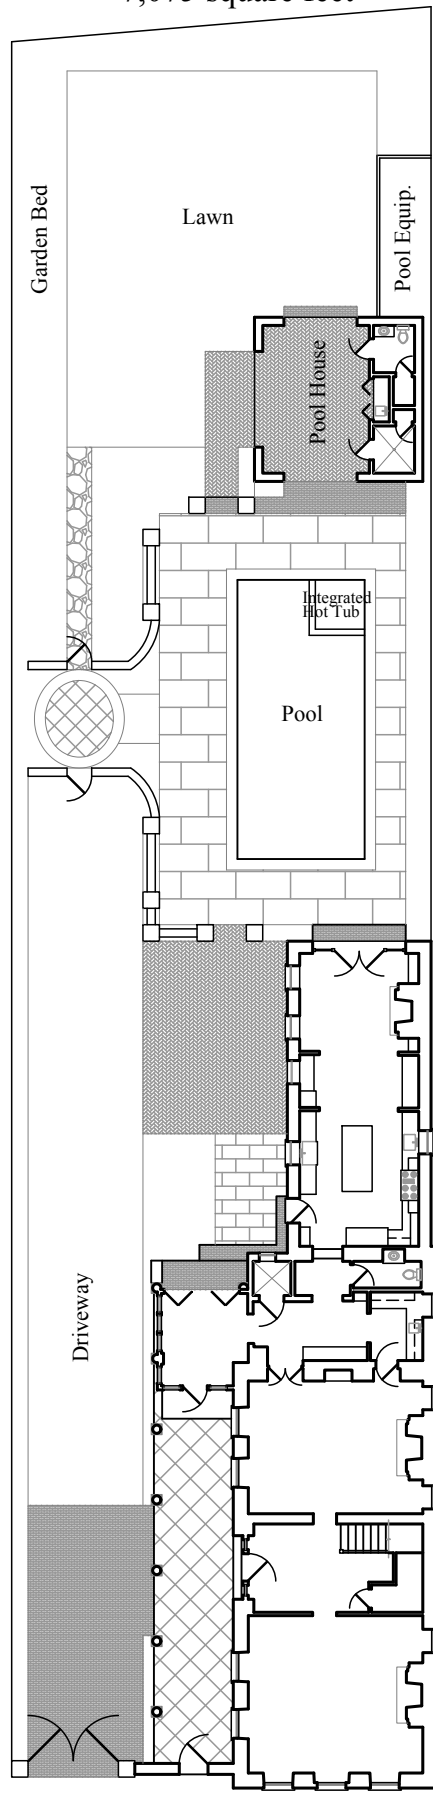

47 East Bay Street

The Anne Boone House

7,075 square feet

← East Bay Street →

Site Plan

47 East Bay Street

The Anne Boone House

7,075 square feet

← East Bay Street →

First Floor Plan

47 East Bay Street

The Anne Boone House

7,075 square feet

← East Bay Street →

Second Floor Plan

47 East Bay Street

The Anne Boone House

7,075 square feet

← East Bay Street →

Third Floor Plan

47 East Bay Street

The Anne Boone House

7,075 square feet

← East Bay Street →

Fourth Floor Plan