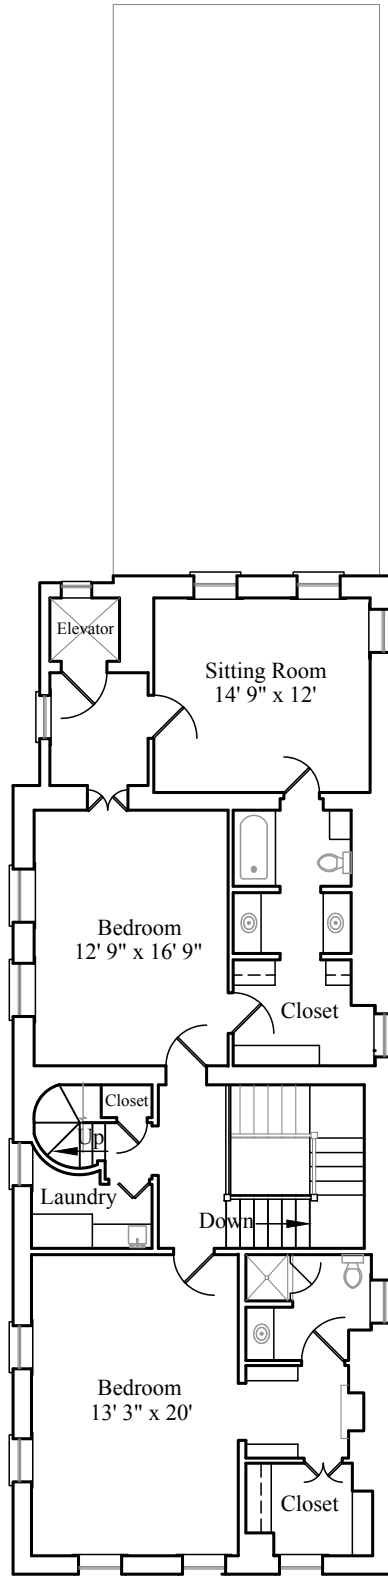

47 East Bay Street

The Anne Boone House

7,075 square feet

← East Bay Street →

Site Plan

47 East Bay Street

The Anne Boone House

7,075 square feet

← East Bay Street →

First Floor Plan

47 East Bay Street

The Anne Boone House

7,075 square feet

← East Bay Street →

Second Floor Plan

47 East Bay Street

The Anne Boone House

7,075 square feet

← East Bay Street →

Third Floor Plan

47 East Bay Street

The Anne Boone House

7,075 square feet

← East Bay Street →

Fourth Floor Plan