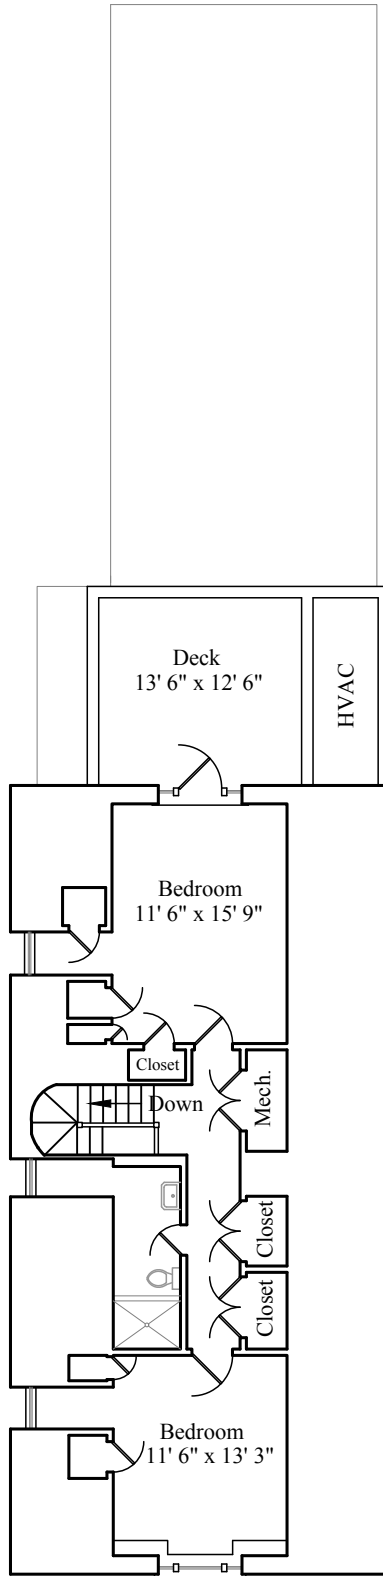

47 East Bay Street

The Anne Boone House

7,075 square feet

← East Bay Street →

Site Plan

47 East Bay Street

The Anne Boone House

7,075 square feet

← East Bay Street →

First Floor Plan

47 East Bay Street

The Anne Boone House

7,075 square feet

← East Bay Street →

Second Floor Plan

47 East Bay Street

The Anne Boone House

7,075 square feet

← East Bay Street →

Third Floor Plan

47 East Bay Street

The Anne Boone House

7,075 square feet

← East Bay Street →

Fourth Floor Plan