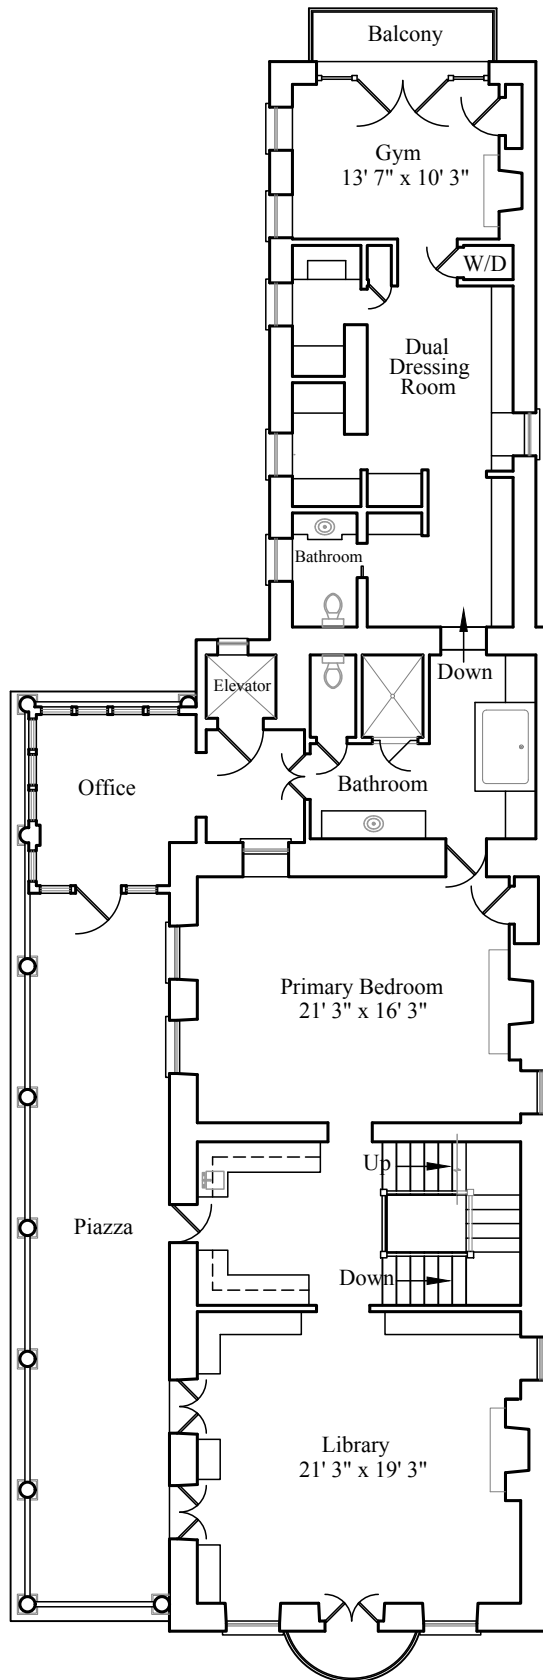

47 East Bay Street

The Anne Boone House

7,075 square feet

← East Bay Street →

Site Plan

47 East Bay Street

The Anne Boone House

7,075 square feet

← East Bay Street →

First Floor Plan

47 East Bay Street

The Anne Boone House

7,075 square feet

← East Bay Street →

Second Floor Plan

47 East Bay Street

The Anne Boone House

7,075 square feet

← East Bay Street →

Third Floor Plan

47 East Bay Street

The Anne Boone House

7,075 square feet

← East Bay Street →

Fourth Floor Plan