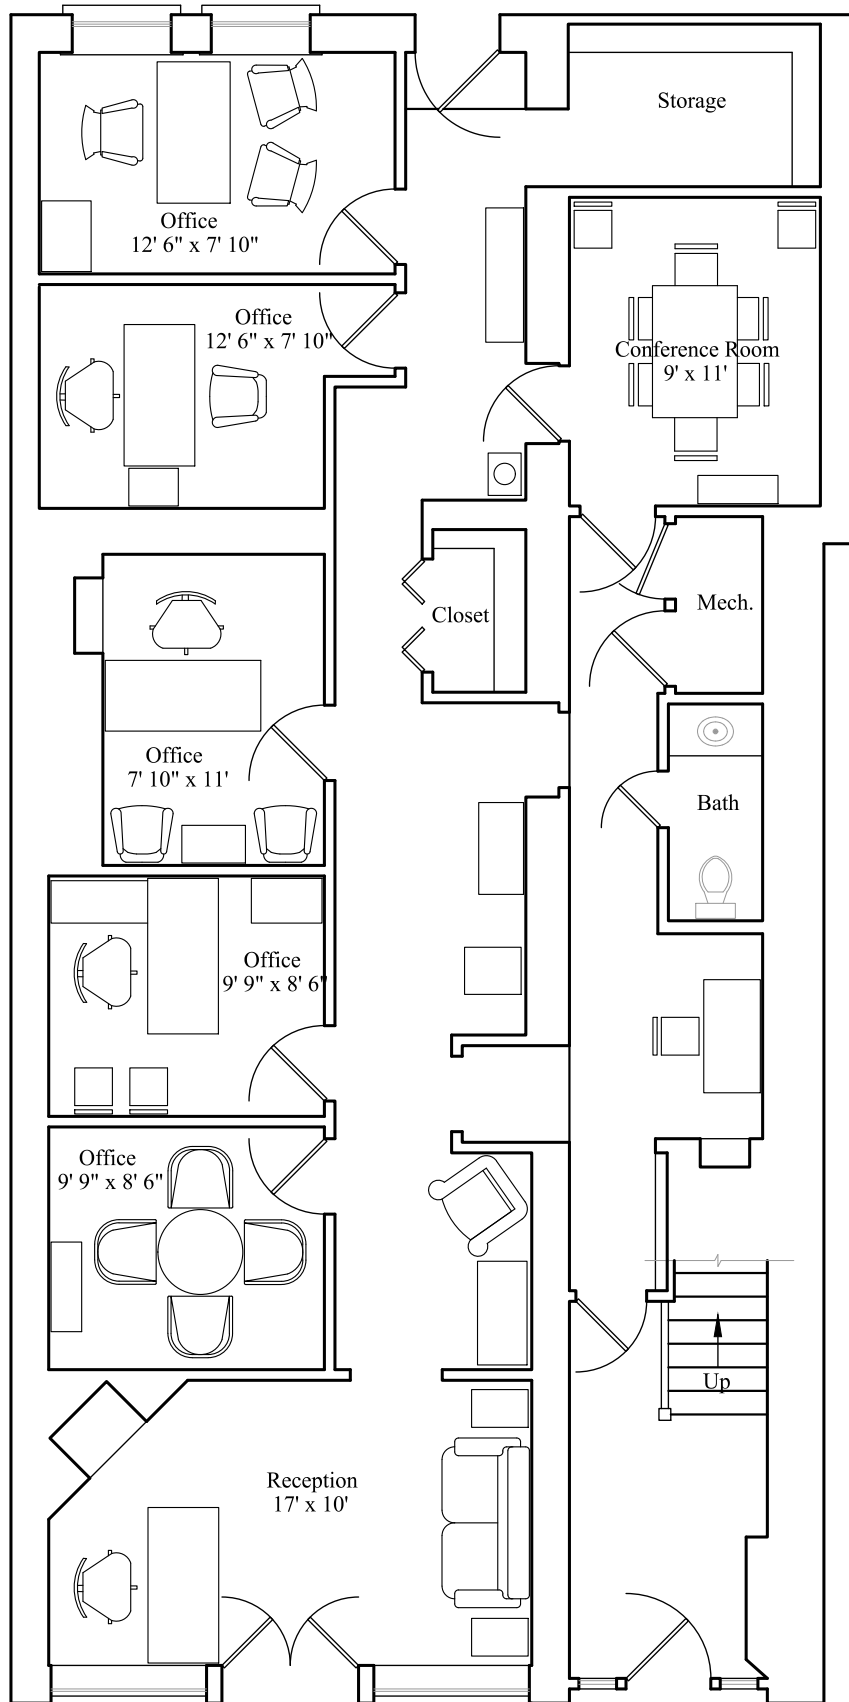

# 41 Broad Street

Approximately 4,860 Square Feet

← Broad Street →

## First Floor Plan

Approximately 1,820 Square Feet

## Second Floor Plan

Approximately 1,520 Square Feet