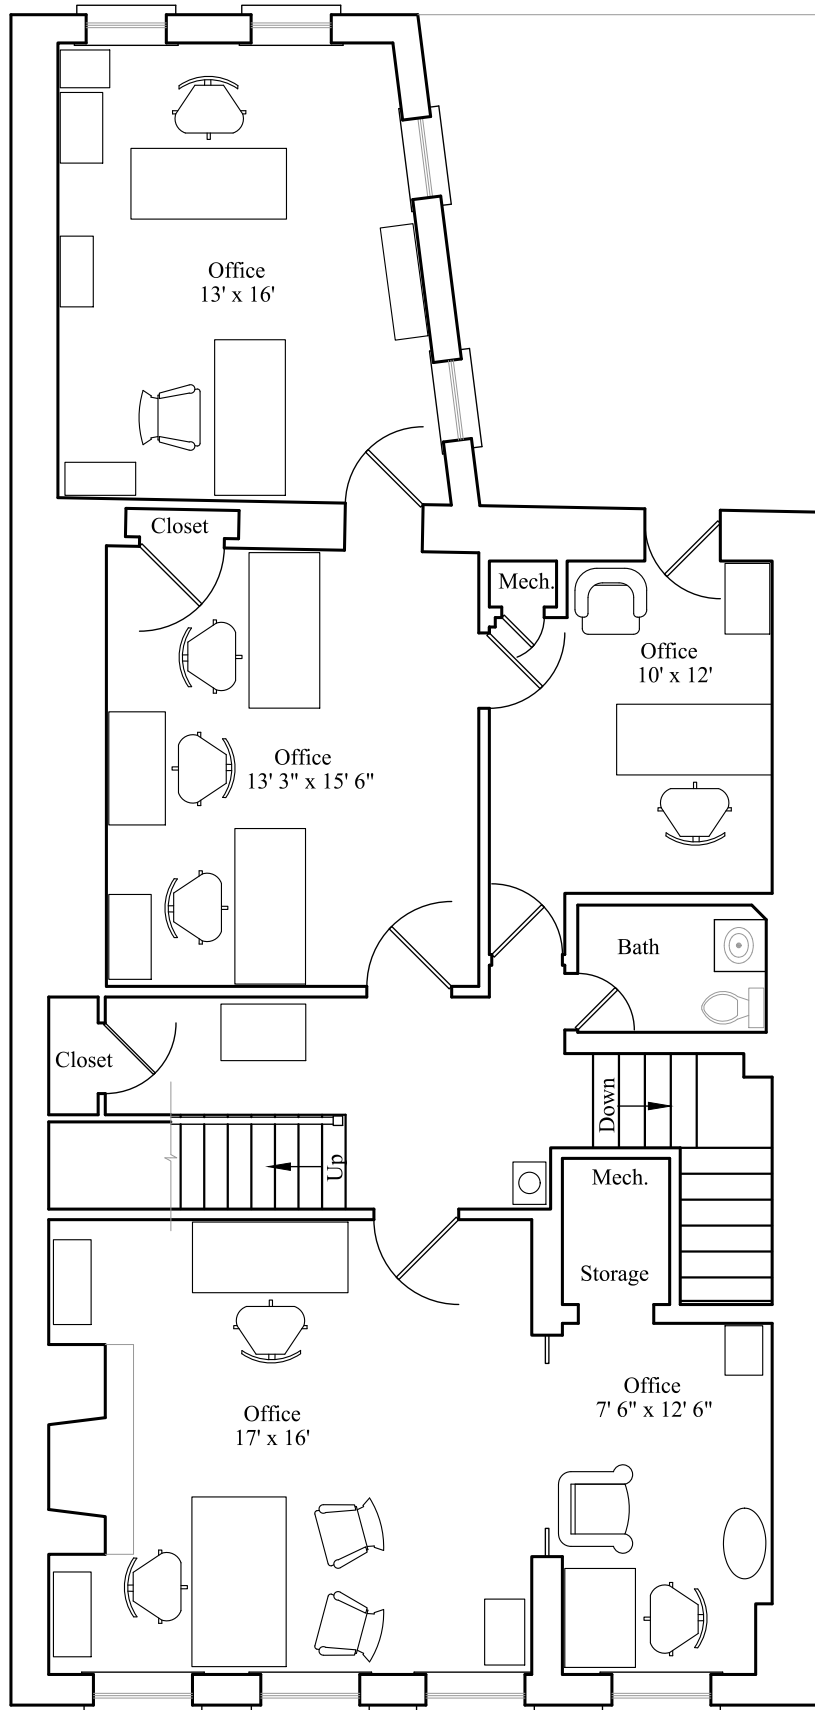

# 41 Broad Street

Approximately 4,860 Square Feet

← Broad Street →

## First Floor Plan

Approximately 1,820 Square Feet

## Second Floor Plan

Approximately 1,520 Square Feet