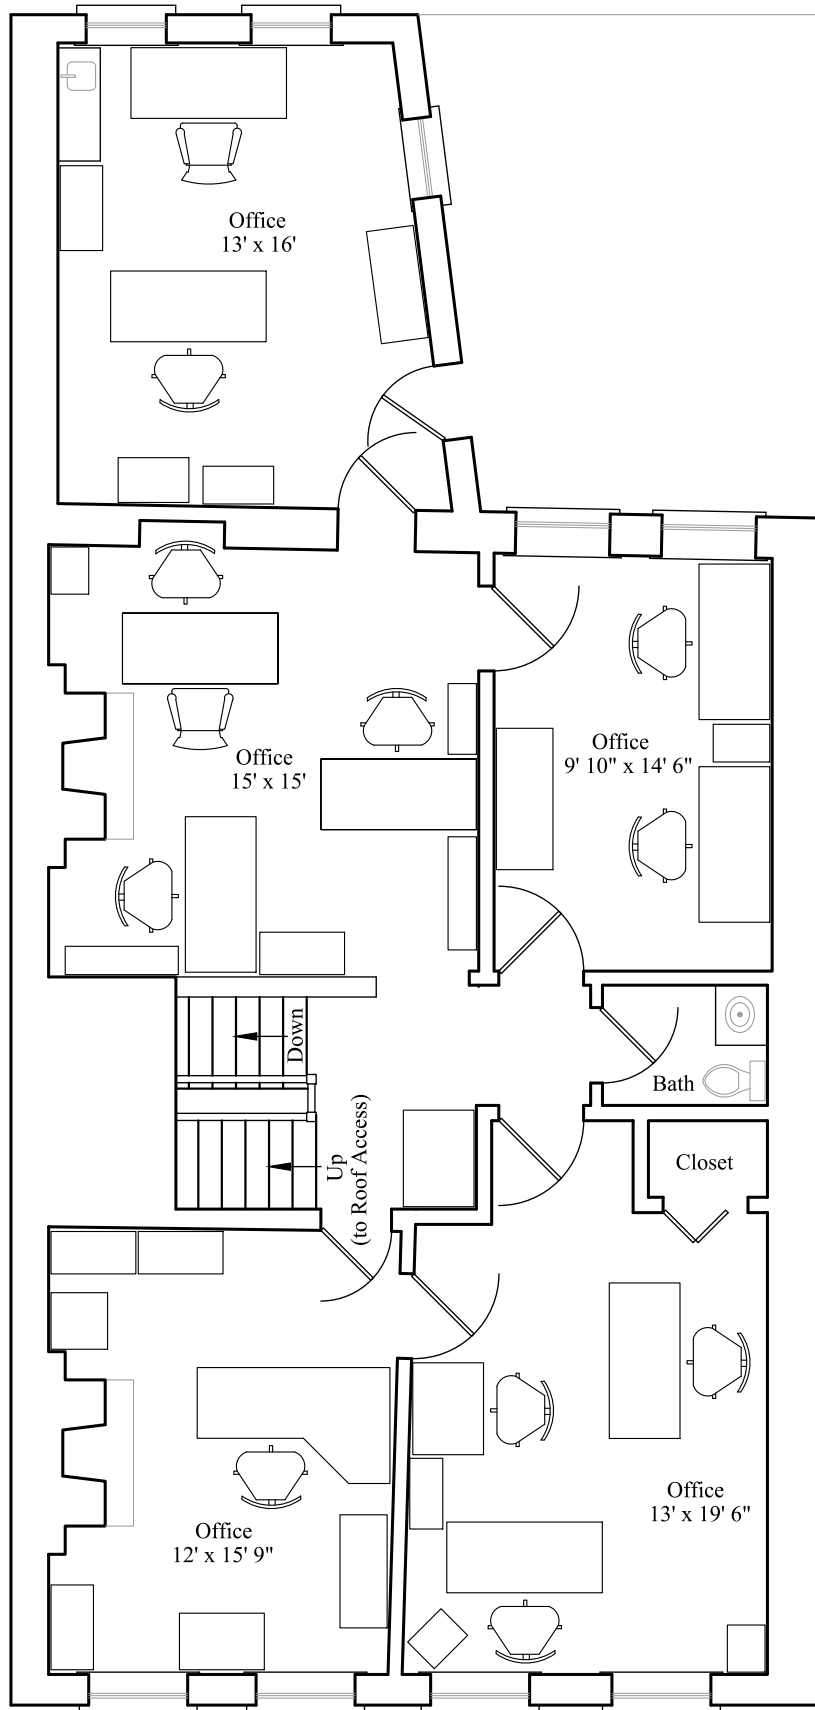

41 Broad Street

Approximately 4,860 Square Feet

← Broad Street →

Third Floor Plan

Approximately 1,520 Square Feet