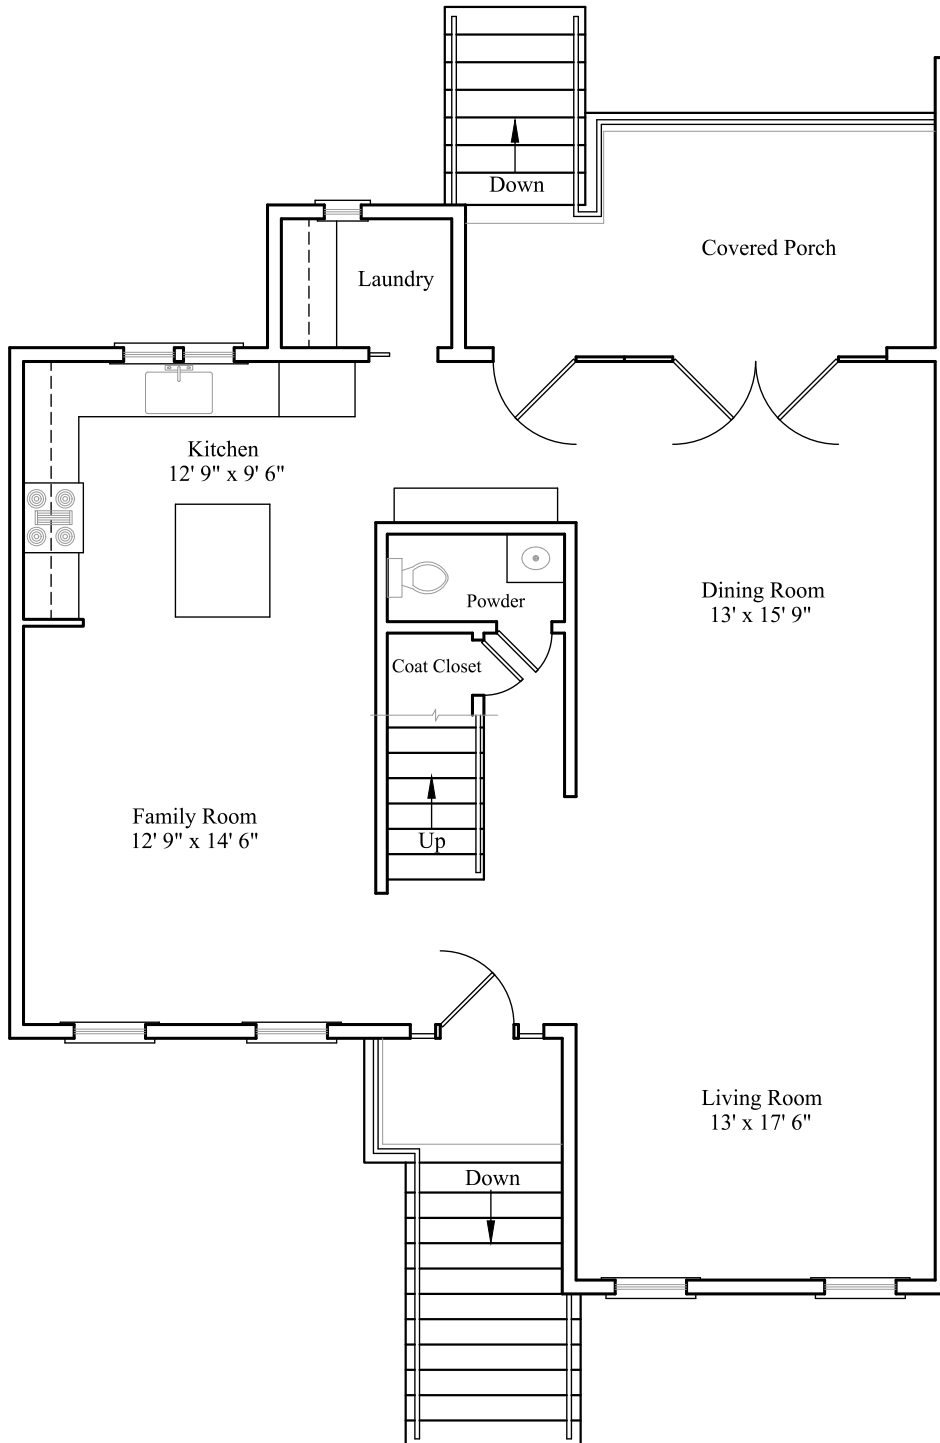

# 59 1/2 South Battery Street

South of Broad

Approximately 1,980 square feet

← South Battery Street →

Site Plan

# 59 1/2 South Battery Street

South of Broad

Approximately 1,980 square feet

← South Battery Street →

First Floor Plan

# 59 1/2 South Battery Street

South of Broad

Approximately 1,980 square feet

← South Battery Street →

Second Floor Plan