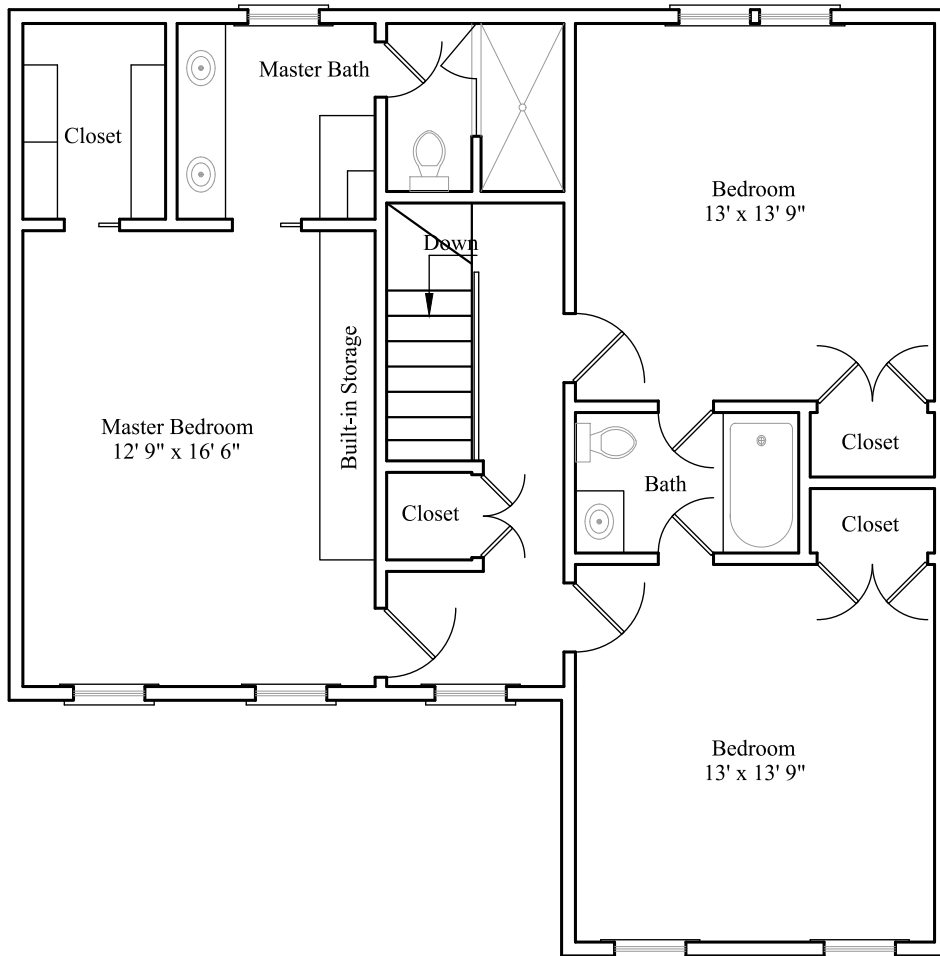

# 59 1/2 South Battery Street

South of Broad

Approximately 1,980 square feet

← South Battery Street →

Site Plan

# 59 1/2 South Battery Street

South of Broad

Approximately 1,980 square feet

← South Battery Street →

First Floor Plan

# 59 1/2 South Battery Street

South of Broad

Approximately 1,980 square feet

← South Battery Street →

Second Floor Plan