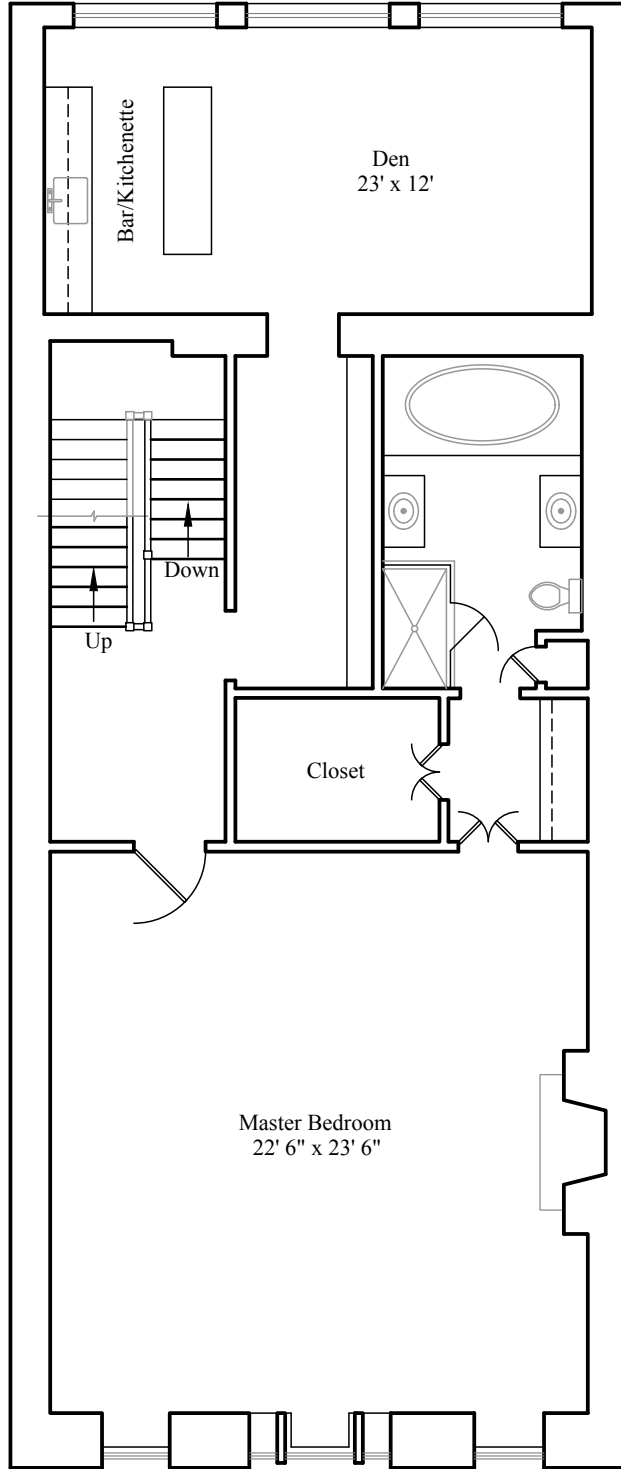

78 East Bay Street
South of Broad
Approximately 5,204 square feet

← East Bay Street →
Site Plan

78 East Bay Street
South of Broad
Approximately 5,204 square feet

← East Bay Street →
First Floor Plan

78 East Bay Street
South of Broad
Approximately 5,204 square feet

← East Bay Street →
Second Floor Plan

78 East Bay Street
South of Broad
Approximately 5,204 square feet

← East Bay Street →

Second Floor Plan

78 East Bay Street
South of Broad
Approximately 5,204 square feet

← East Bay Street →
Attic Floor Plan