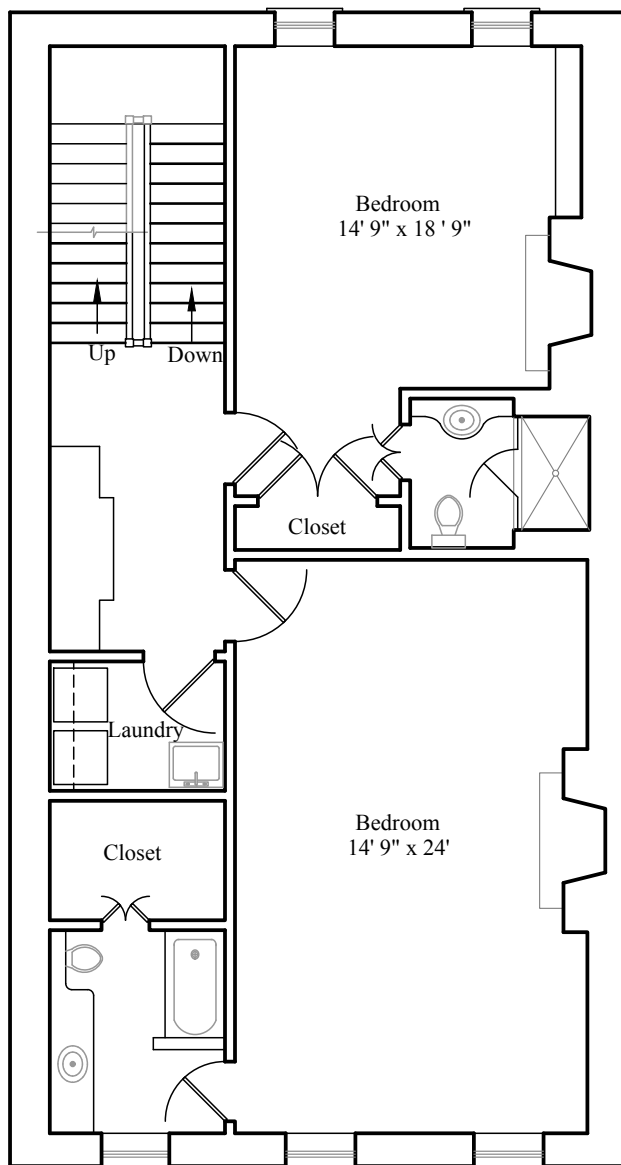

78 East Bay Street
South of Broad
Approximately 5,204 square feet

← East Bay Street →
Site Plan

78 East Bay Street
South of Broad
Approximately 5,204 square feet

← East Bay Street →
First Floor Plan

78 East Bay Street
South of Broad
Approximately 5,204 square feet

← East Bay Street →
Second Floor Plan

78 East Bay Street
South of Broad
Approximately 5,204 square feet

← East Bay Street →

Second Floor Plan

78 East Bay Street
South of Broad
Approximately 5,204 square feet

← East Bay Street →
Attic Floor Plan