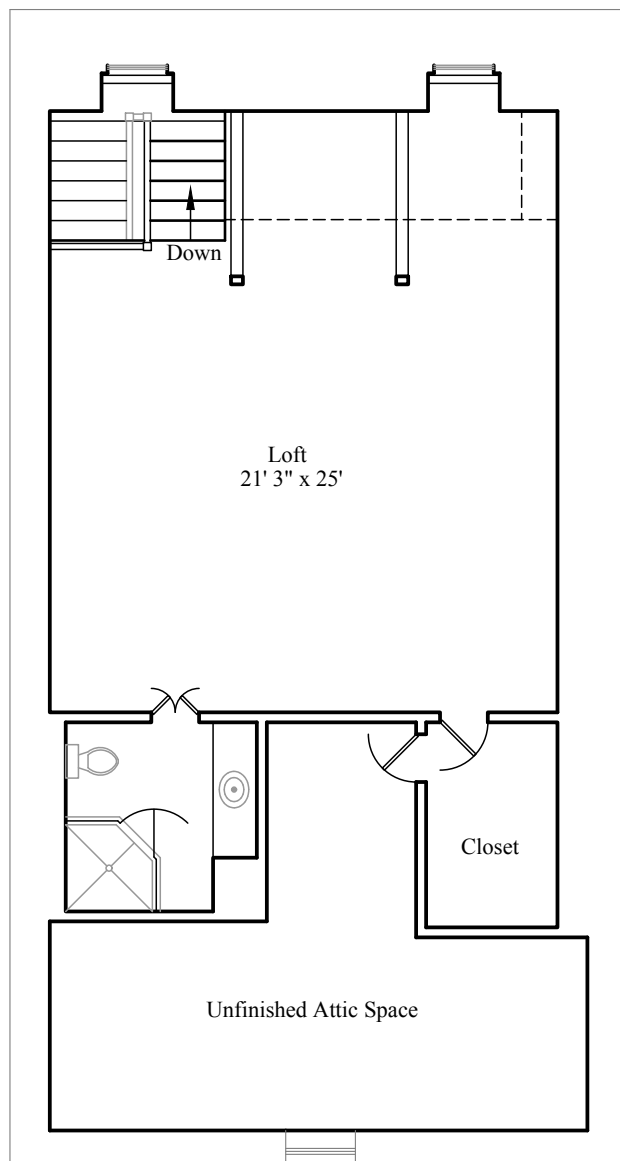

78 East Bay Street
South of Broad
Approximately 5,204 square feet

← East Bay Street →
Site Plan

78 East Bay Street
South of Broad
Approximately 5,204 square feet

← East Bay Street →
First Floor Plan

78 East Bay Street
South of Broad
Approximately 5,204 square feet

← East Bay Street →
Second Floor Plan

78 East Bay Street
South of Broad
Approximately 5,204 square feet

← East Bay Street →

Second Floor Plan

78 East Bay Street
South of Broad
Approximately 5,204 square feet

← East Bay Street →
Attic Floor Plan