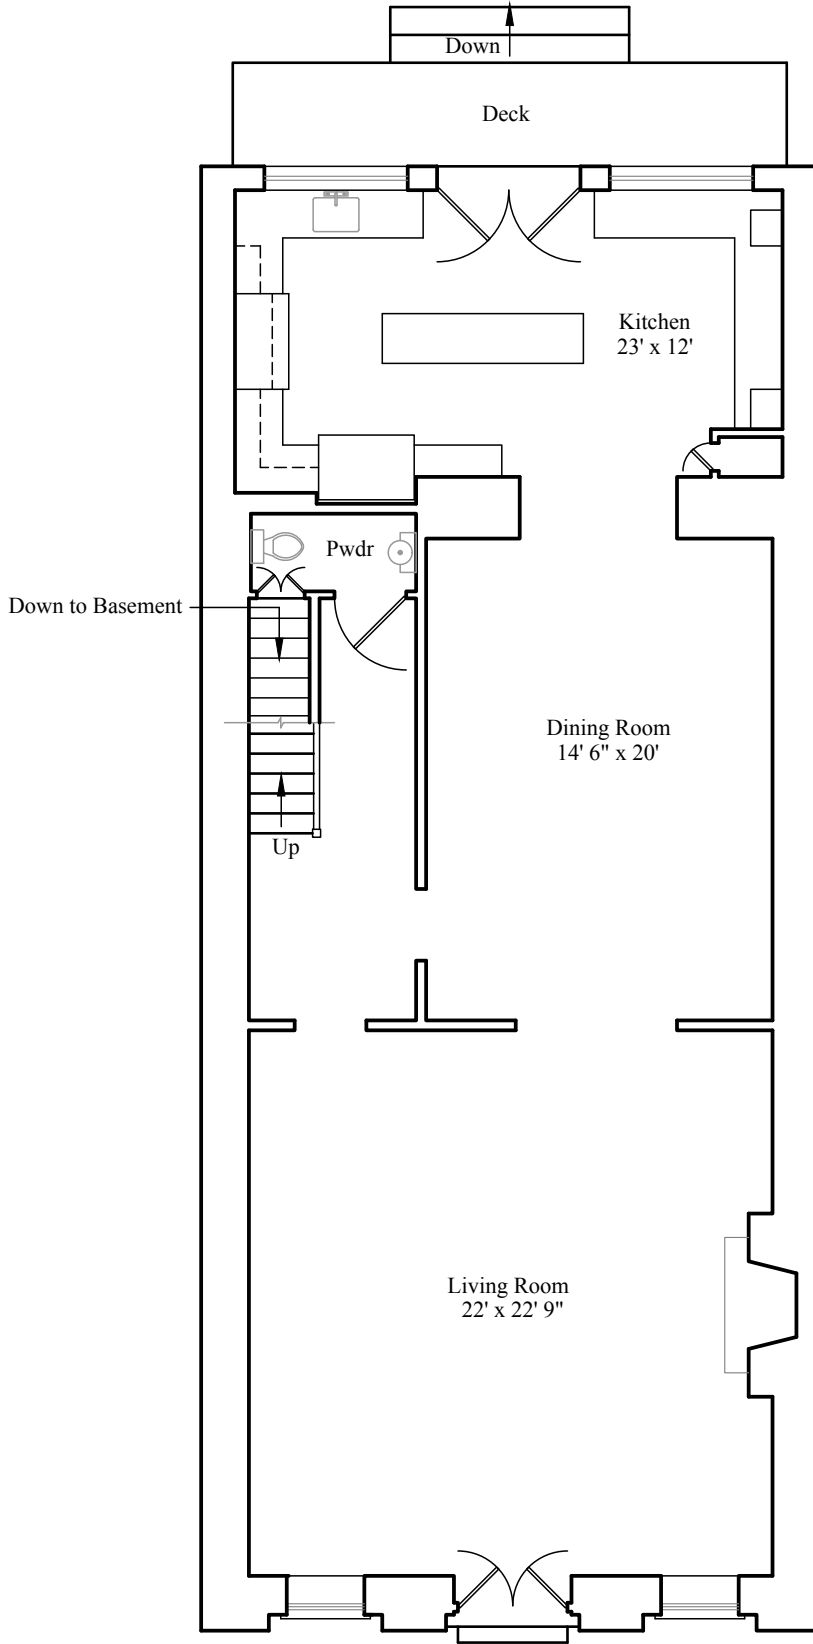

78 East Bay Street
South of Broad
Approximately 5,204 square feet

← East Bay Street →
Site Plan

78 East Bay Street
South of Broad
Approximately 5,204 square feet

← East Bay Street →
First Floor Plan

78 East Bay Street
South of Broad
Approximately 5,204 square feet

← East Bay Street →
Second Floor Plan

78 East Bay Street
South of Broad
Approximately 5,204 square feet

← East Bay Street →

Second Floor Plan

78 East Bay Street
South of Broad
Approximately 5,204 square feet

← East Bay Street →
Attic Floor Plan