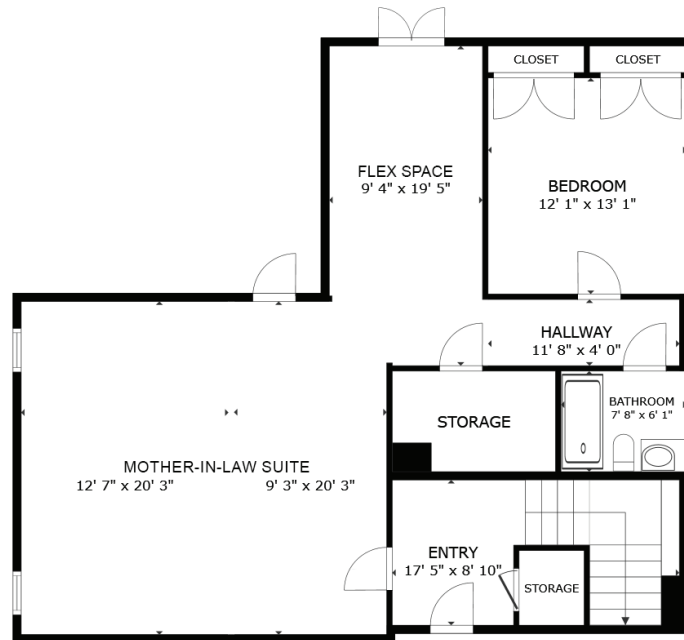

1210 Clonmel Place

First Floor

Sizes and dimensions are approximate based on Matterport;
actual may vary. Buyer to verify square footage.

1210 Clonmel Place
Second Floor

Sizes and dimensions are approximate based on Matterport;
actual may vary. Buyer to verify square footage.

1210 Clonmel Place Ground Level

Sizes and dimensions are approximate based on Matterport;
actual may vary. Buyer to verify square footage.