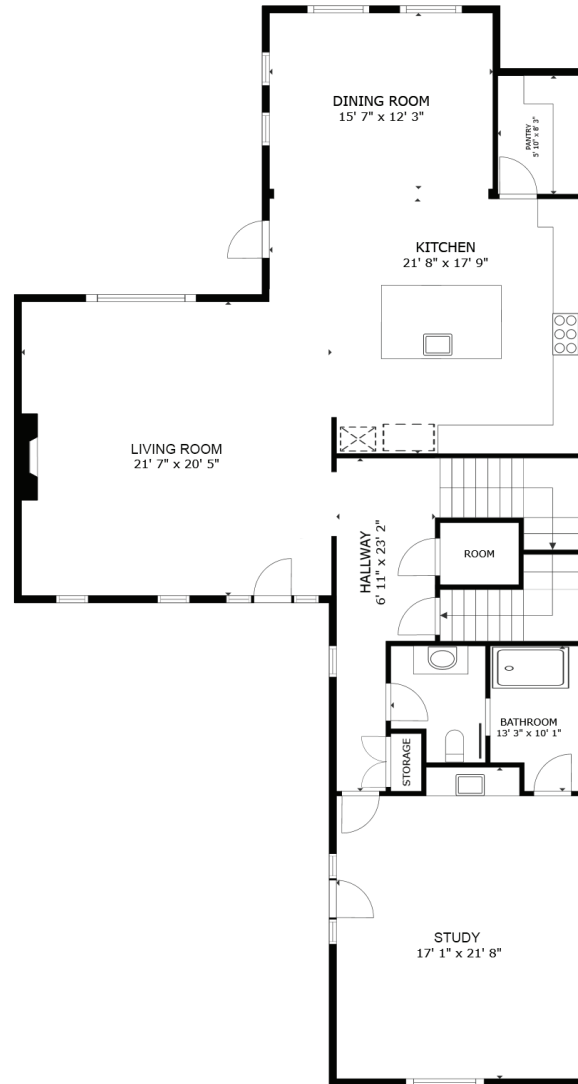

1210 Clonmel Place

First Floor

Sizes and dimensions are approximate based on Matterport;
actual may vary. Buyer to verify square footage.

1210 Clonmel Place
Second Floor

Sizes and dimensions are approximate based on Matterport;
actual may vary. Buyer to verify square footage.

1210 Clonmel Place Ground Level

Sizes and dimensions are approximate based on Matterport;
actual may vary. Buyer to verify square footage.