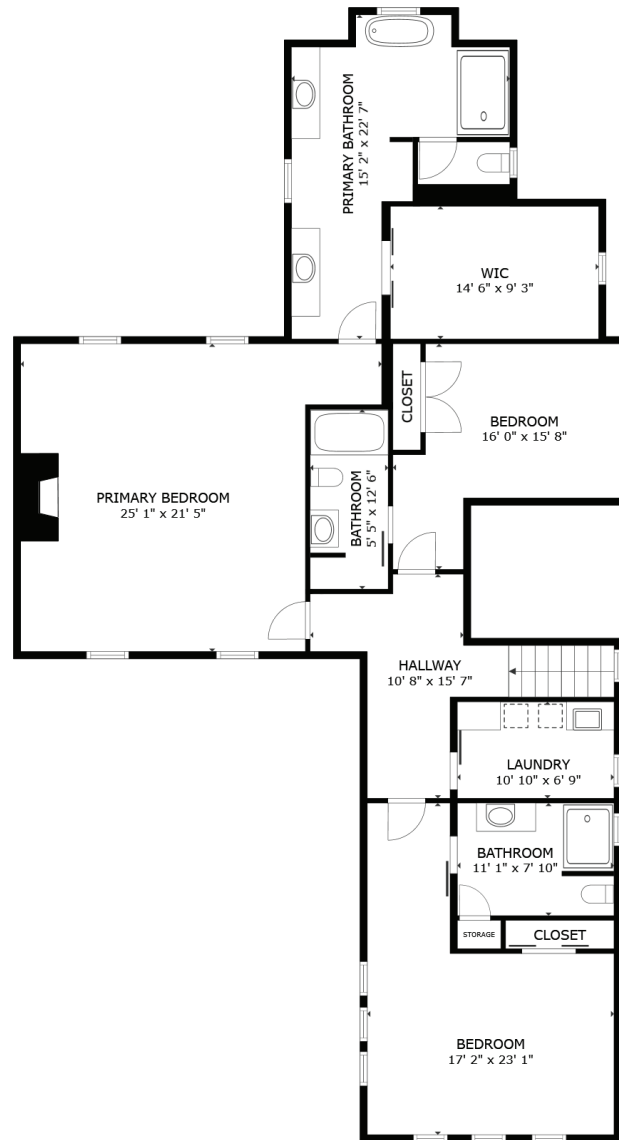

1210 Clonmel Place

First Floor

Sizes and dimensions are approximate based on Matterport;
actual may vary. Buyer to verify square footage.

1210 Clonmel Place
Second Floor

Sizes and dimensions are approximate based on Matterport;
actual may vary. Buyer to verify square footage.

1210 Clonmel Place Ground Level

Sizes and dimensions are approximate based on Matterport;
actual may vary. Buyer to verify square footage.