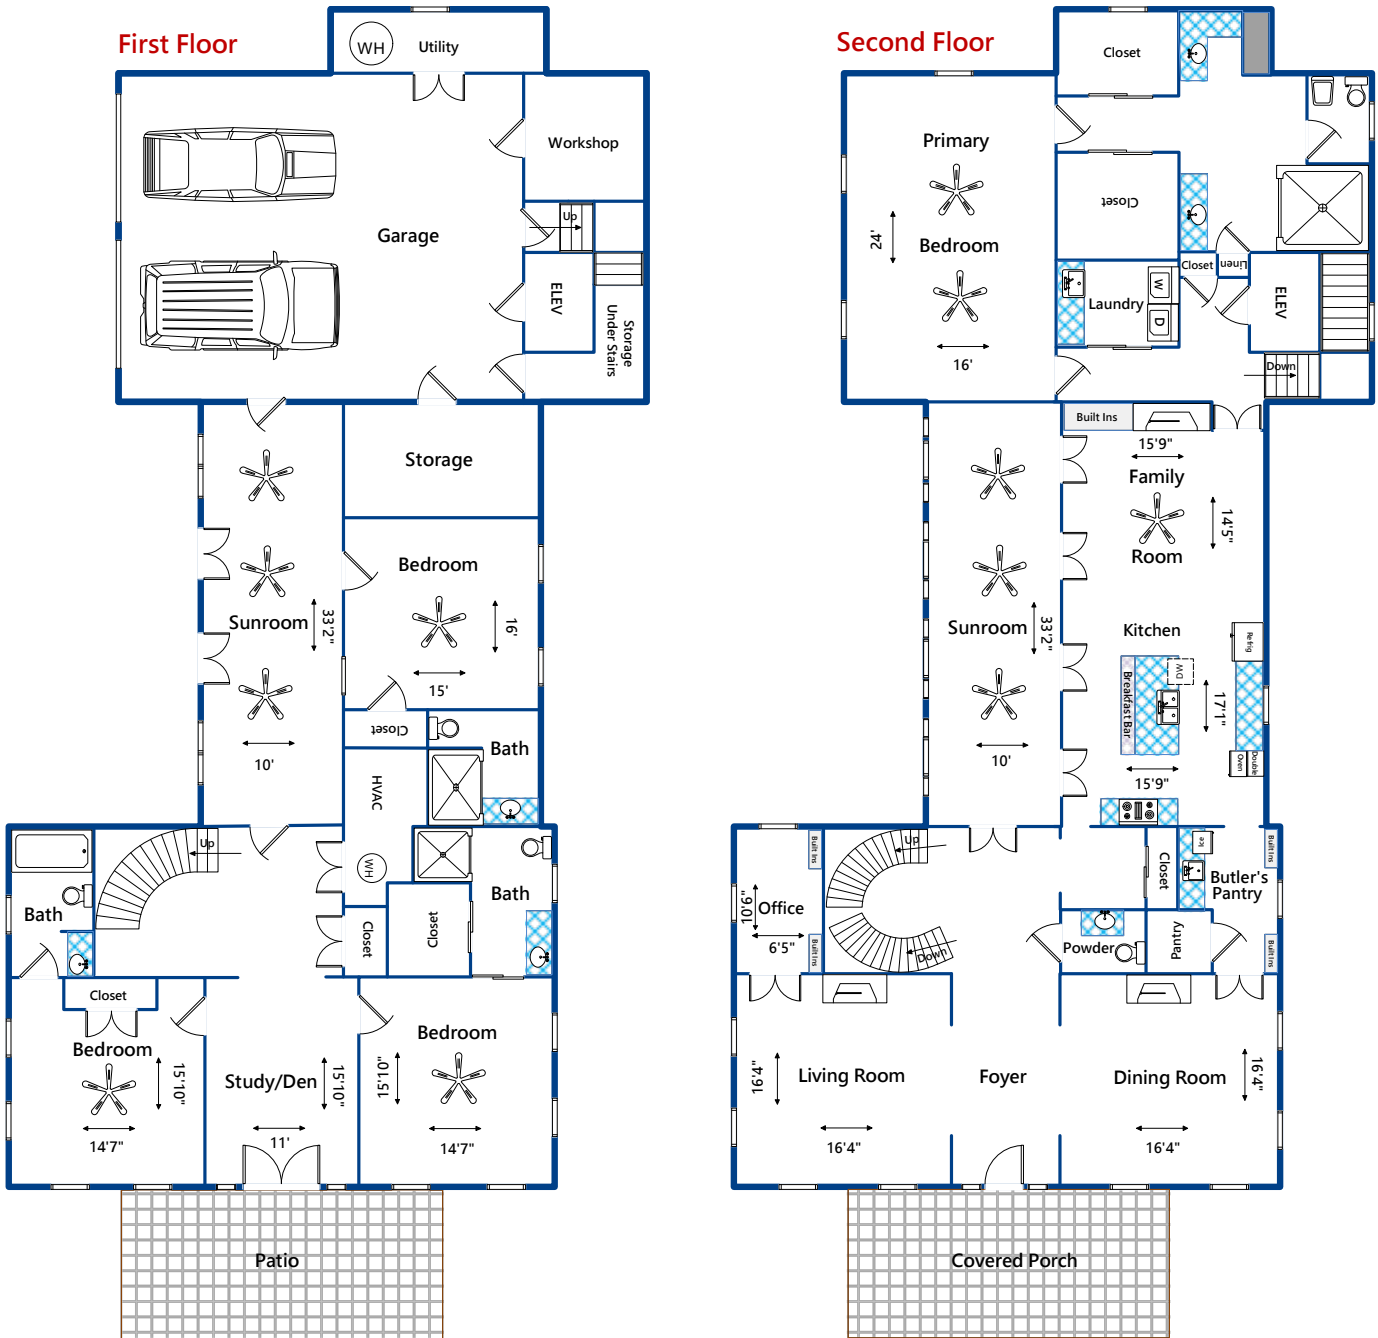

98 W. Shipyard

MJJ Real Estate Plan Drawing

12/23